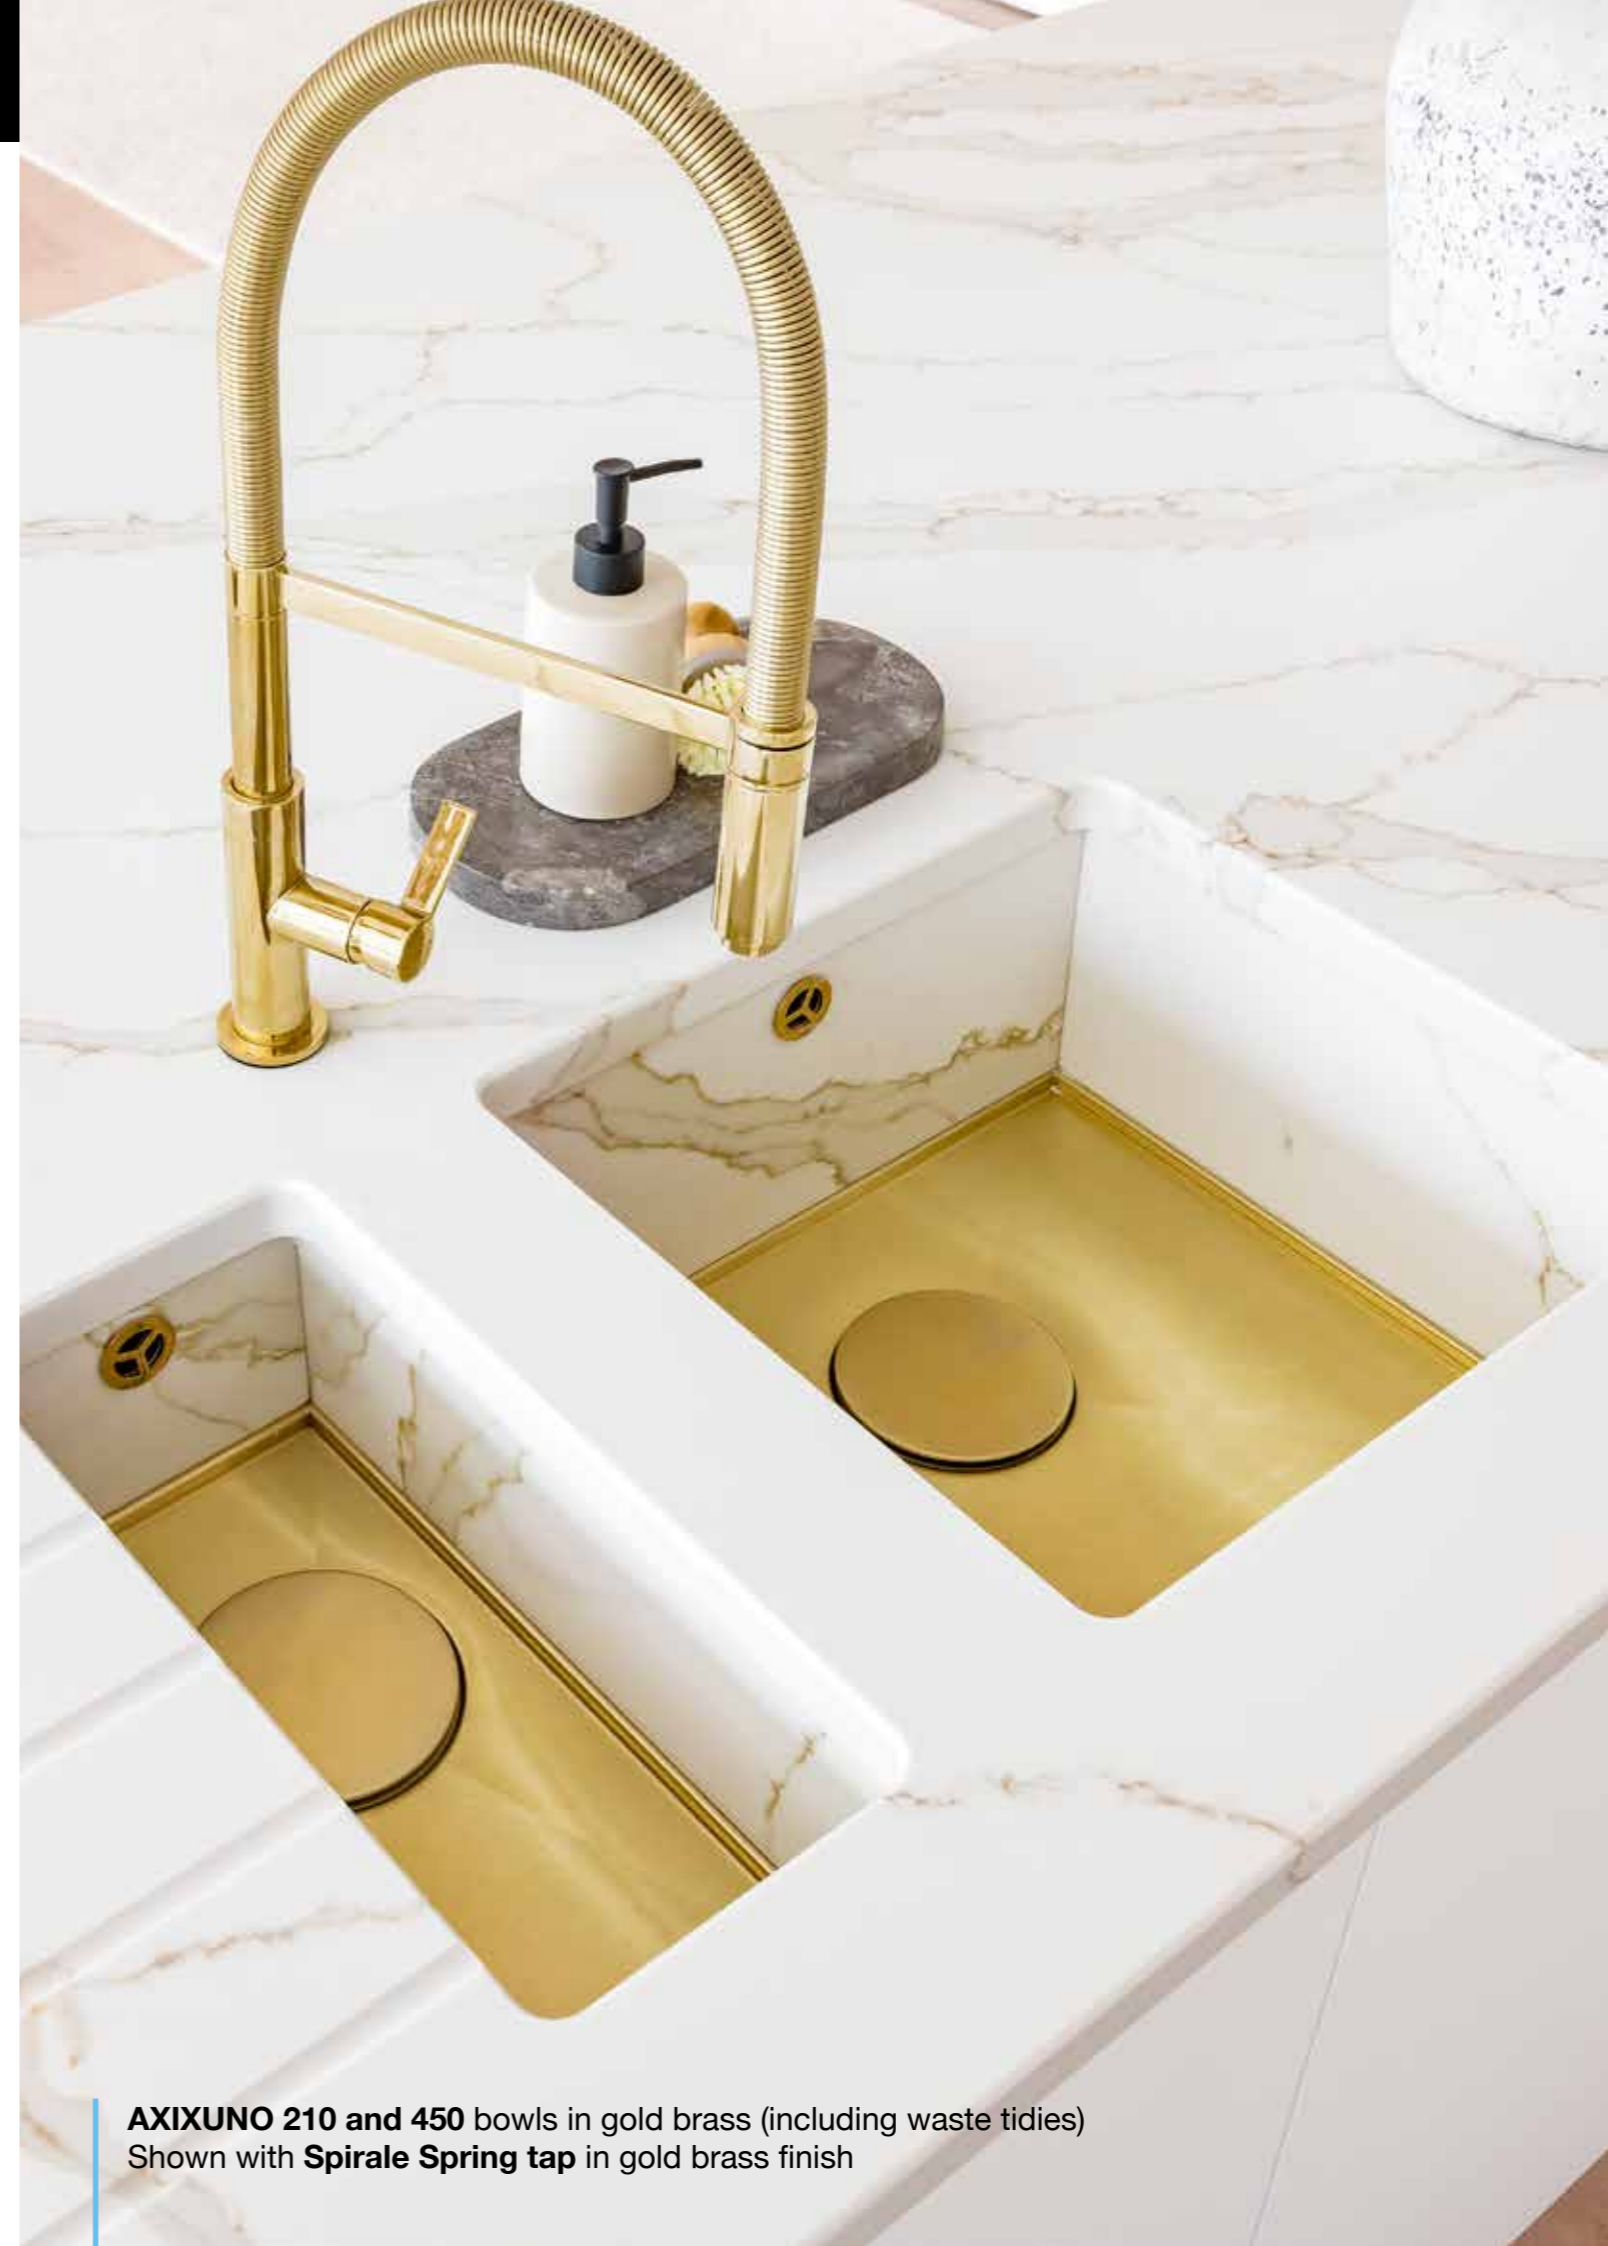

Accessories Continued...

Model	1810 Code	Trade
SPIRALE HOSES		
SPIRALE FLEXIBLE HOSE - ANTHRACITE	AC-HOS-AN	€14.70
SPIRALE FLEXIBLE HOSE - BLACK	AC-HOS-BL	€14.70
SPIRALE FLEXIBLE HOSE - CHOCOLATE	AC-HOS-CH	€14.70
SPIRALE FLEXIBLE HOSE - DENIM BLUE	AC-HOS-DB	€14.70
SPIRALE FLEXIBLE HOSE - DARK GREEN	AC-HOS-DG	€14.70
SPIRALE FLEXIBLE HOSE - GREEN	AC-HOS-GR	€14.70
SPIRALE FLEXIBLE HOSE - LATTE	AC-HOS-LA	€14.70
SPIRALE FLEXIBLE HOSE - LIGHT GREY	AC-HOS-LG	€14.70
SPIRALE FLEXIBLE HOSE - MID BLUE	AC-HOS-MB	€14.70
SPIRALE FLEXIBLE HOSE - ORANGE	AC-HOS-OR	€14.70
SPIRALE FLEXIBLE HOSE - RED	AC-HOS-RE	€14.70
SPIRALE FLEXIBLE HOSE - TEAL	AC-HOS-TE	€14.70
SPIRALE FLEXIBLE HOSE - WHITE	AC-HOS-WH	€14.70
SPIRALE FLEXIBLE HOSE - WINE	AC-HOS-WI	€14.70
SPIRALE FLEXIBLE HOSE - YELLOW	AC-HOS-YE	€14.70
SPIRALE FLEXIBLE HOSE - CONCRETE	AC-HOS-CO	€14.70
SPIRALE FLEXIBLE HOSE - MOCHA	AC-HOS-MO	€14.70
SPIRALE FLEXIBLE HOSE - HOT PINK	AC-HOS-HP	€14.70
SPIRALE FLEXIBLE HOSE - INDIGO	AC-HOS-IN	€14.70
SPIRALE FLEXIBLE HOSE - LIME	AC-HOS-LI	€14.70
SPIRALE FLEXIBLE HOSE - PASTEL BLUE	AC-HOS-PB	€14.70
SPIRALE FLEXIBLE HOSE - PASTEL GREEN	AC-HOS-PG	€14.70
SPIRALE FLEXIBLE HOSE - PASTEL PINK	AC-HOS-PP	€14.70
SPIRALE SPRING HOSE - CHROME	AC-HOS-SPR-CH	€21.90
SPIRALE SPRING HOSE - BRUSHED STEEL	AC-HOS-SPR-BS	€21.90
SPIRALE SPRING HOSE - COPPER	AC-HOS-SPR-COP	€40.20
SPIRALE SPRING HOSE - GOLD BRASS	AC-HOS-SPR-GB	€40.20
SPIRALE SPRING HOSE - GUNMETAL	AC-HOS-SPR-GM	€40.20
SPIRALE SPRING HOSE - MATTE BLACK	AC-HOS-SPR-MB	€40.20
SPIRALE SPRING HOSE - BRUSHED GOLD BRASS	AC-HOS-SPR-BGB	€40.20

Errors and Omissions.

Although every precaution is taken with the content of this price list, errors can occur. If you find an error, please contact us at sales@the1810company.co.uk

AXIXUNO 210 and 450 bowls in gold brass (including waste tidies)
Shown with **Spirale Spring tap** in gold brass finish